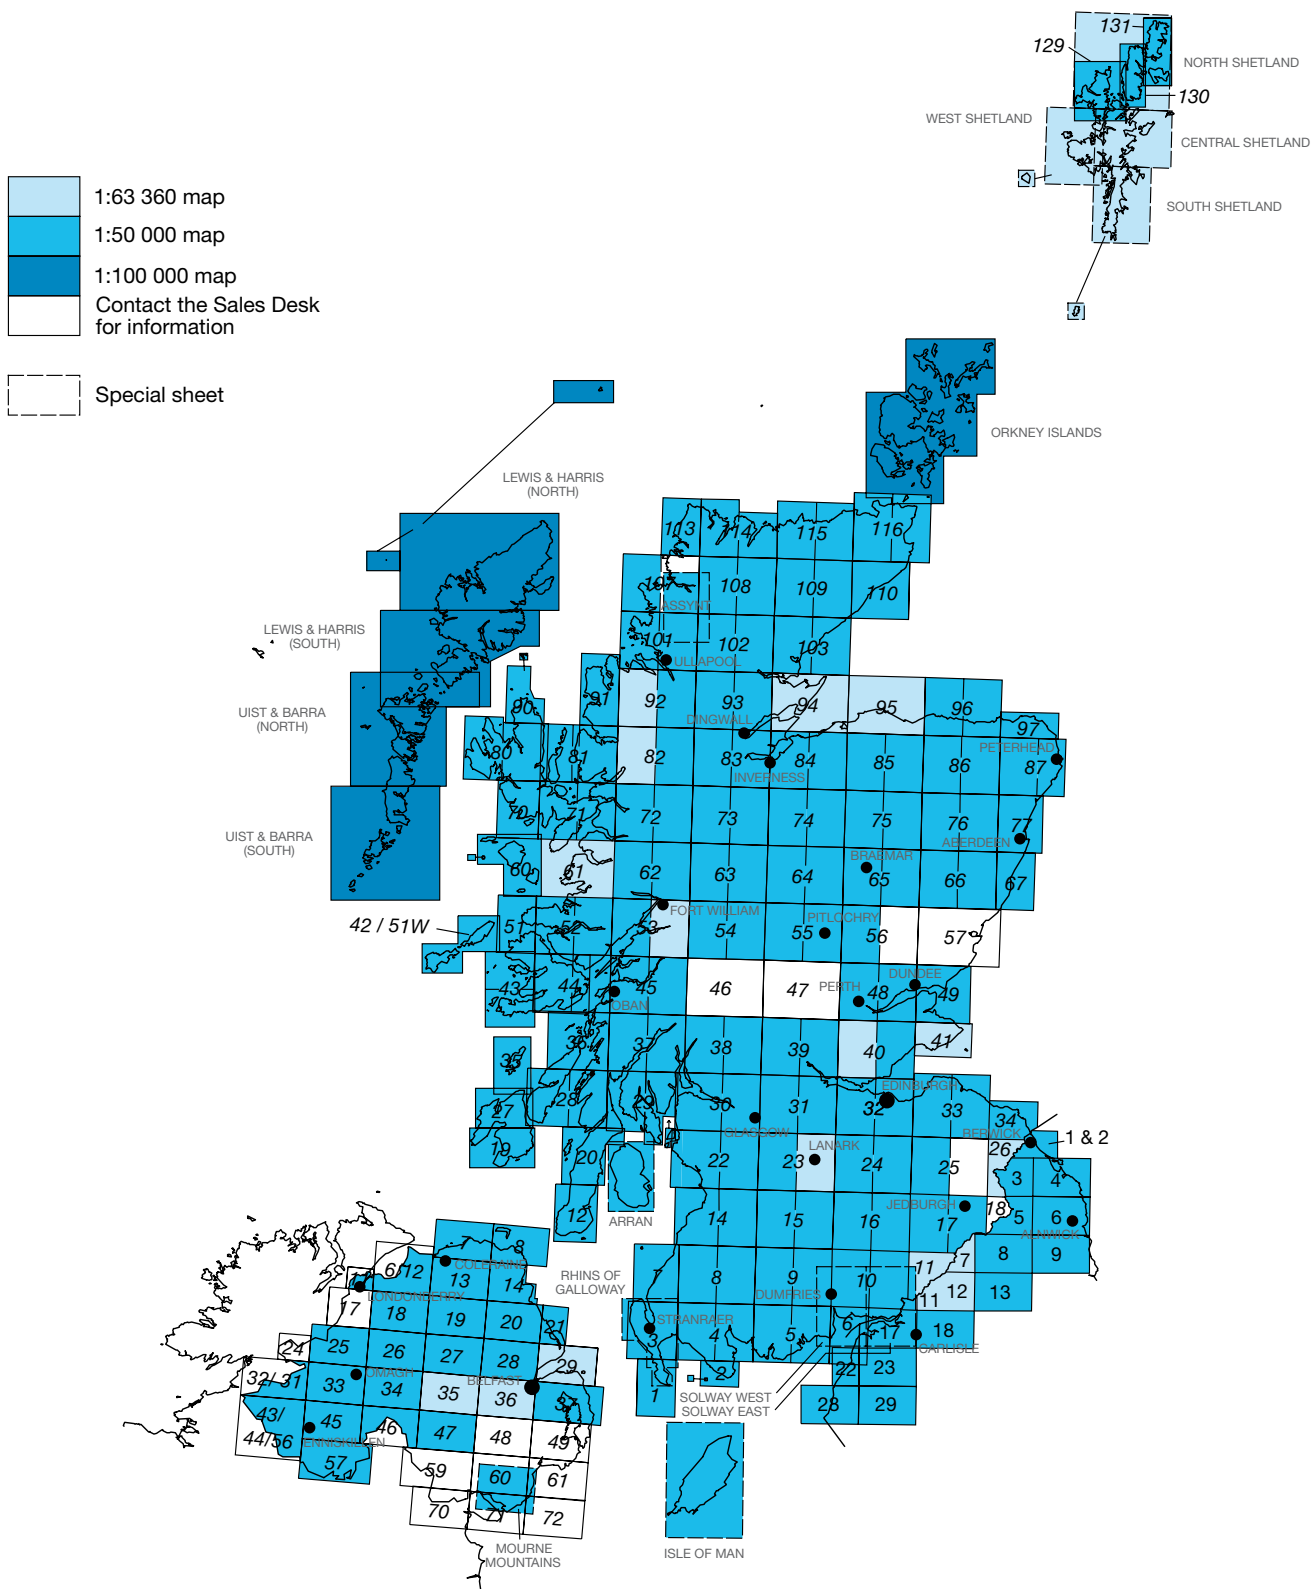

Scotland and Northern Ireland map coverage at 1:50 000, 1:100 000 and 1:63 360 scale
 (Coverage for England and Wales on [page 26](#))

For full, detailed index map of 1:50 000 maps, call the Sales Desk